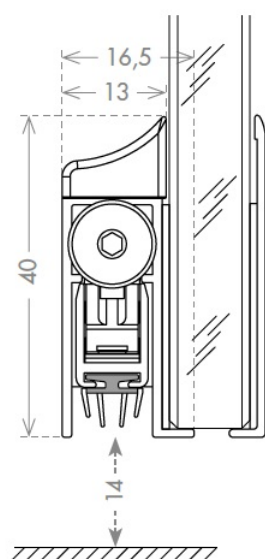

PRODUCT SHEET

Description:

Drop Down Alu Profile, "B" ,F/Glass Doors, 930mm, W/Adhesive Tape, 40mm Profile Height, 14mm Drop Function, Can be shorten, 150mm on the opposite Side to the Plunger, Tested to 200.000, closing Cycles, Anodized Finish, Balloon Silicon Seal (B)

Item number:

15.22.650-0

Units	Box	Carton	HS Code	Barcode
Set	1	25	8302415000	 5704866455480

PLUNGER TYPE

SEALS

B

SISO A/S

Mileparken 11
DK-2740 Skovlunde
Denmark
VAT: DK 24786013