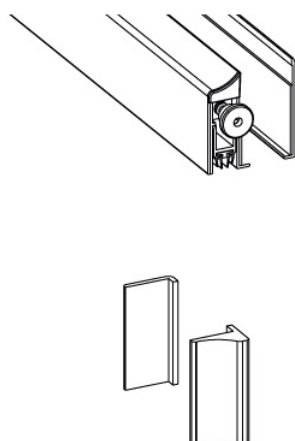

PRODUCT SHEET

Description:

Drop Down Alu Profile, "B" ,F/Glass Doors, 930mm, W/Adhesive Tape, 40mm Profile Height, 14mm Drop Function, Can be shorten, 150mm on the opposite Side to the Plunger, Tested to 200.000, closing Cycles, Anodized Finish, Balloon Silicon Seal (B)

Item number:

15.22.650-0

Units	Box	Carton	HS Code	Barcode
Set	1	25	8302415000	 5704866455480

PLUNGER TYPE

SEALS

B

SISO A/S

Mileparken 11
DK-2740 Skovlunde
Denmark
VAT: DK 24786013